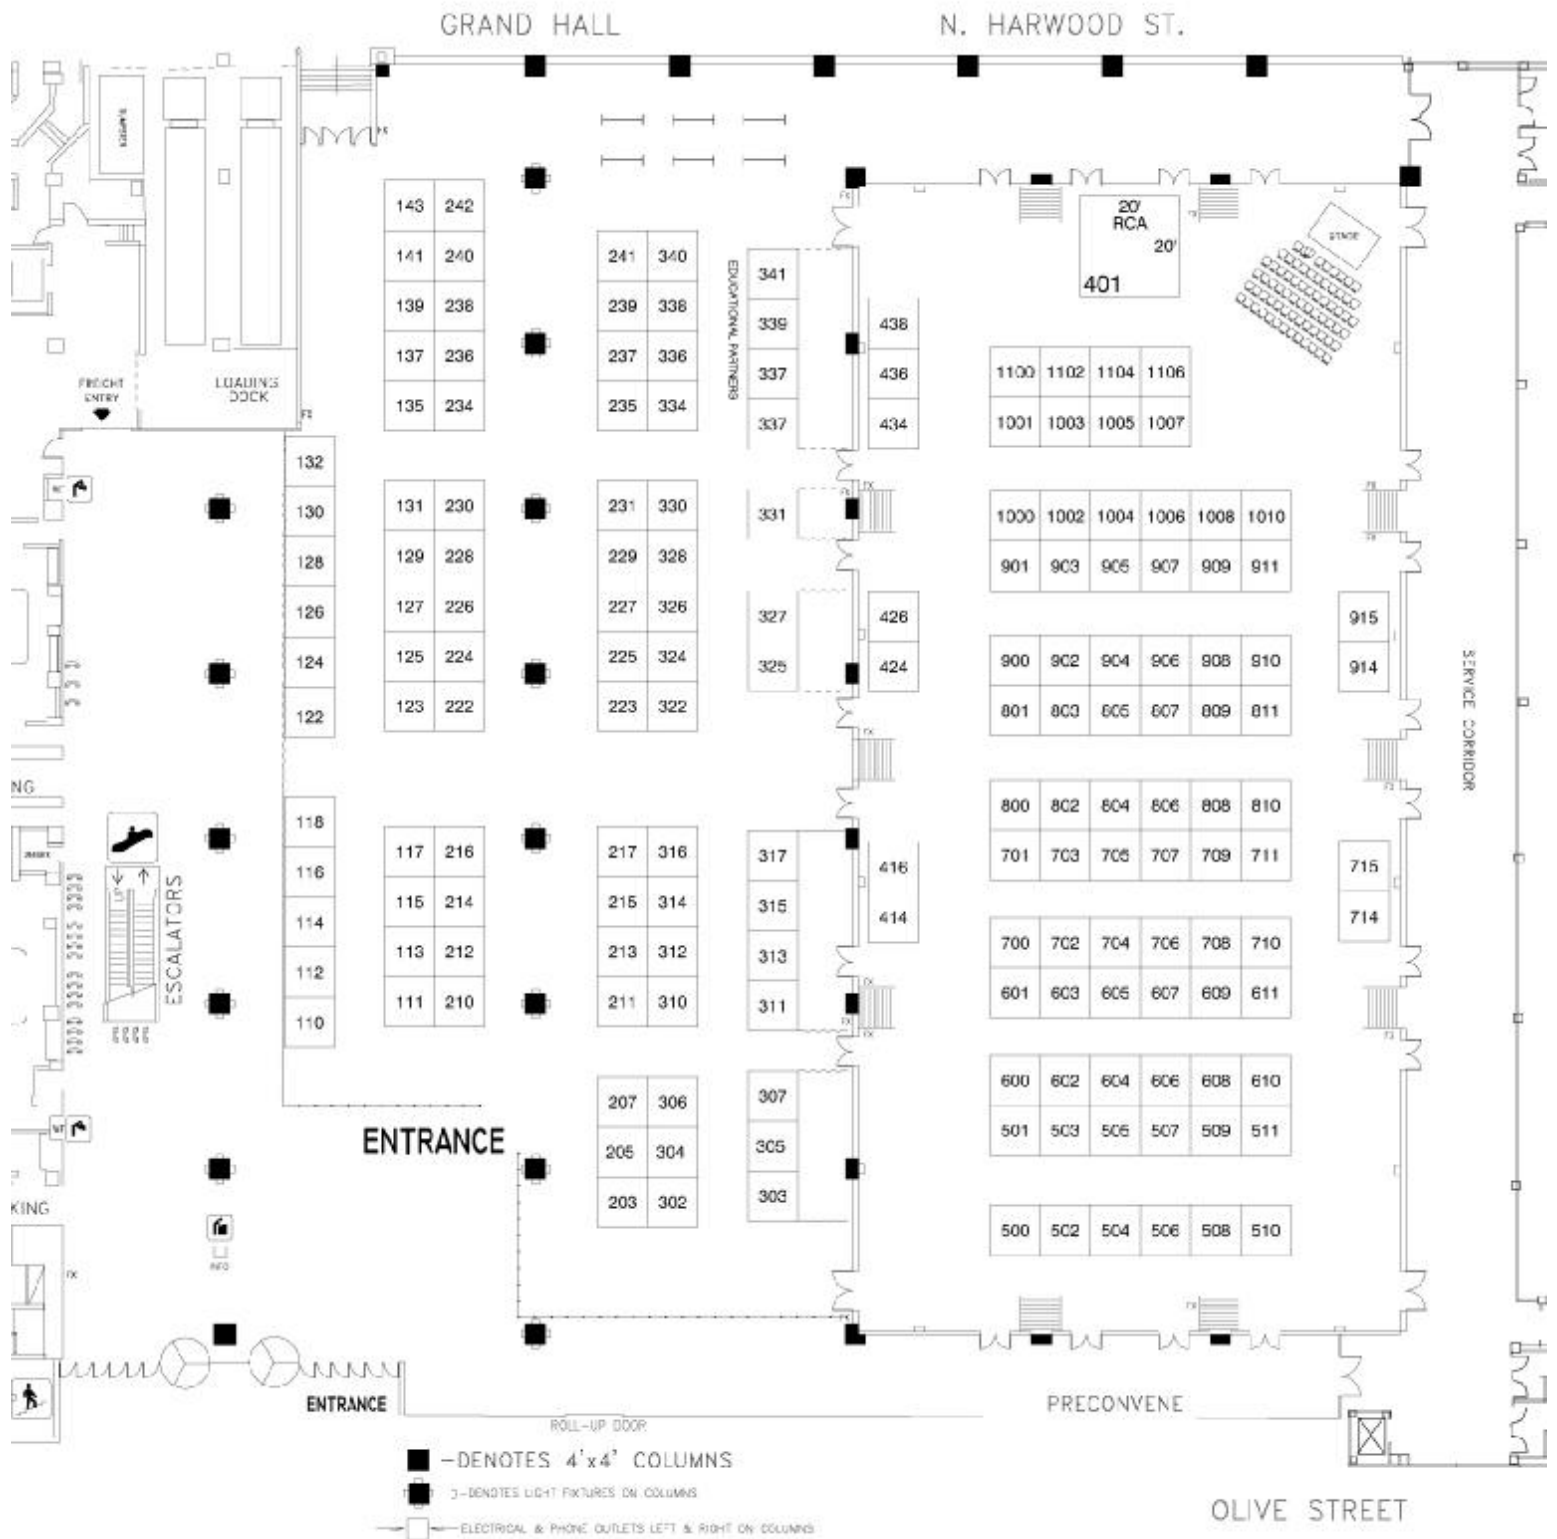

RCA CULINOLOGY EXPO MARCH 6, 2009

Inventory as of 08/07/2008

Dimension	Size	Qty	SqFt	Rented	Available
10'x10'	100	170	17,000	0	170
20'x20'	400	1	400	1	0
Totals:		171	17,400	1	170